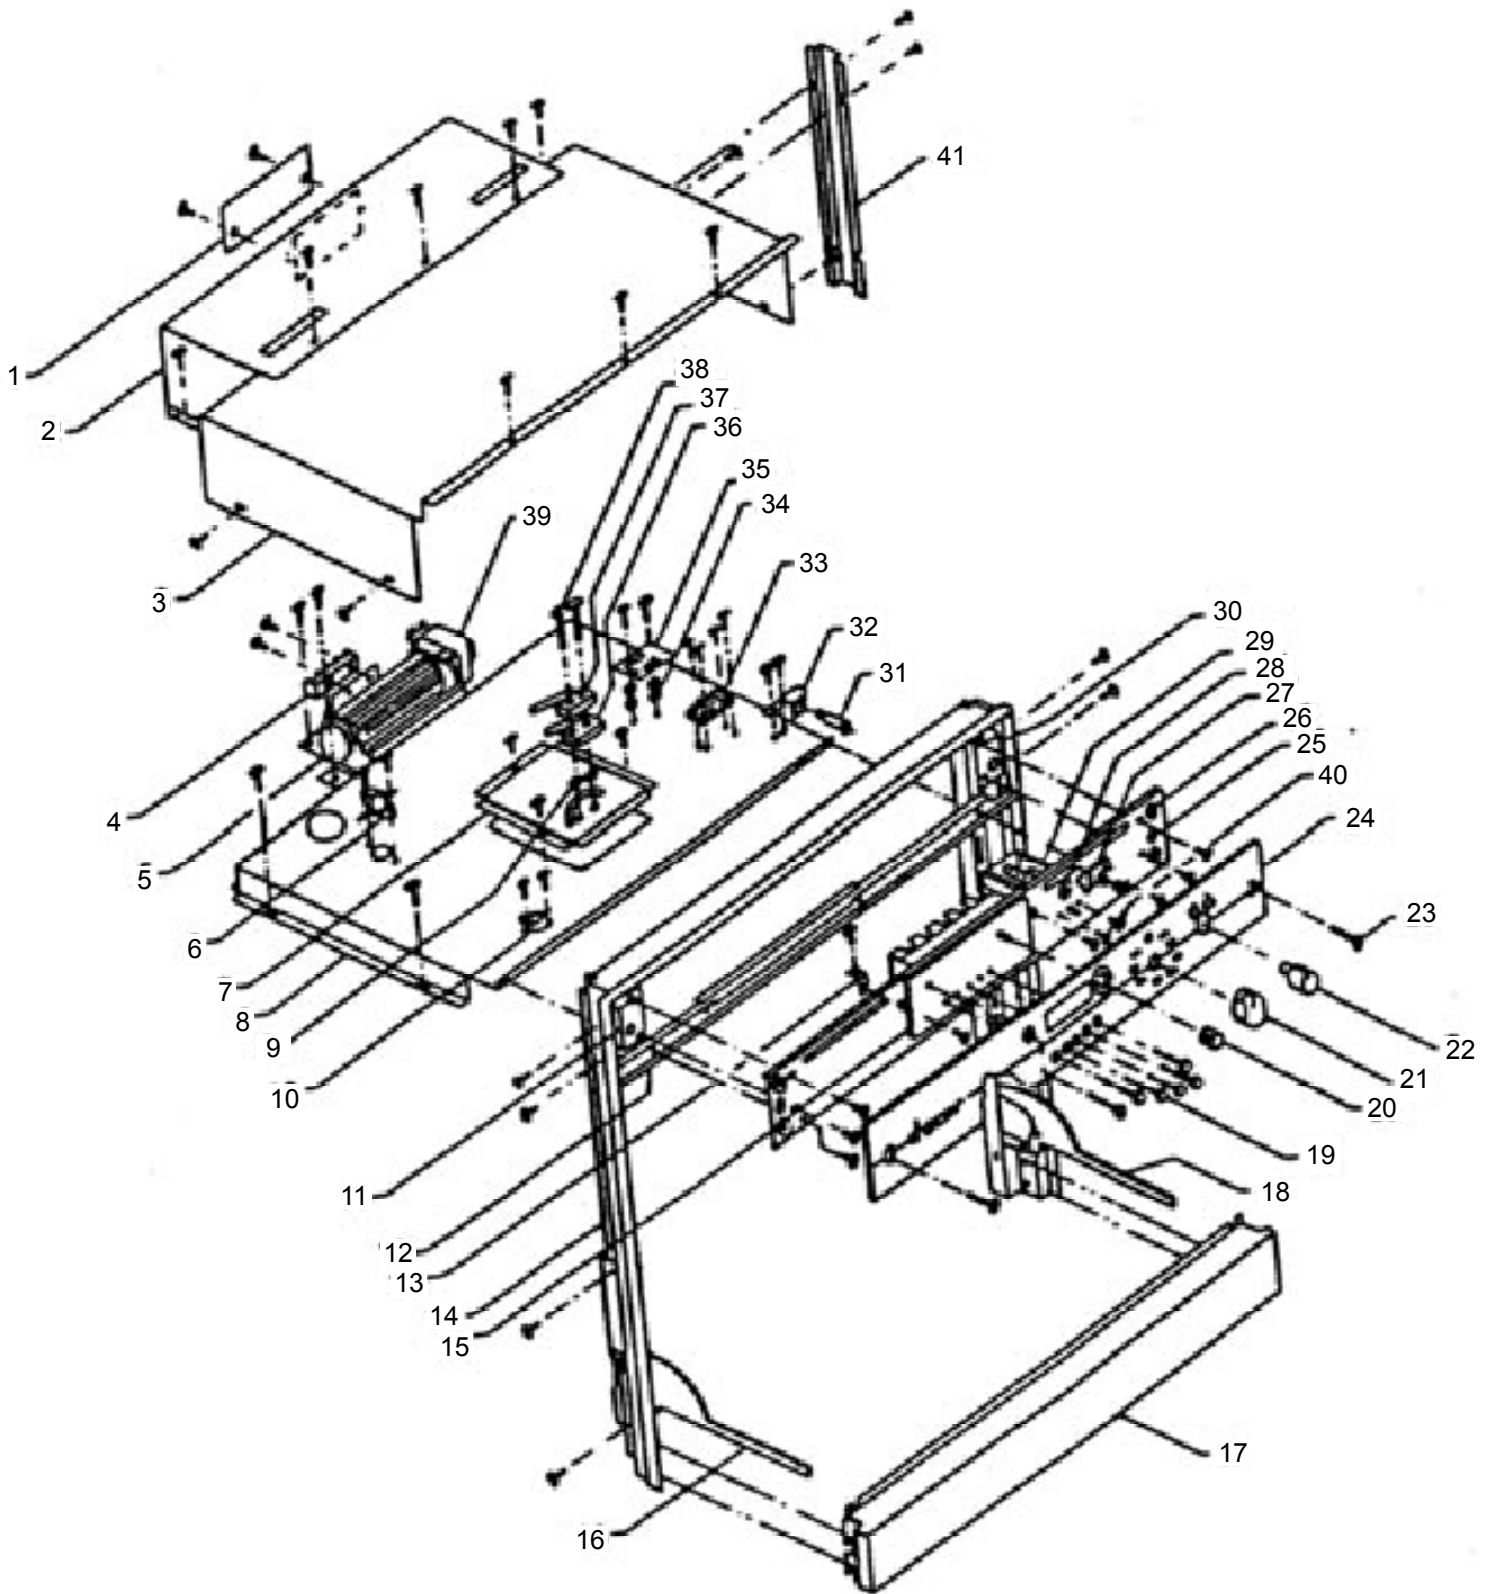

Part no longer available? Contact Dacor: (800) 793-0093 ex. 3814

W305 Trim and Sub-Chassis Assembly Drawing

W305 Wall Oven Trim and Sub-Chassis Parts

Item	Part #	Description
1	26357	TERMINAL BLOCK COVER
2	27329	TOP, BACK SHIELD
3	26378	TOP SHIELD
4	82151	TERMINAL BLOCK
5	27332	COOLING FAN BRACKET
6	82899	CLEAN RUN AWAY SWITCH
7	13054	LATCH LEVER COVER
8	27376	SUB PANEL
9	83099	NYLON WASHER
10	82900	COOLING FAN SWITCH
11	26412	MOUNTING BRACKET LEFT
12	27330B,W	BOTTOM TRIM
13	26413	SUB PANEL SUPPORT BRACKET
14	27318B,W	TRIM AND HINGE POST
15	86600B, W	CLOCK ASSEMBLY
16	12293	LEFT HINGE MOUNTING BRACKET
17	26390B,W	LOWER EXHAUST BOX
18	12294	RIGHT HINGE MOUNTING BRACKET
19	82924	TIMER BUTTON, BLACK
	82923	TIMER BUTTON, WHITE
20	82905	TIME/TEMP KNOB, BLACK
	82908	TIME/TEMP KNOB, WHITE
21	82903,4	SELECTOR KNOB, BLACK, WHITE
22	82892	LIGHT SWITCH KNOB, BLACK
	82893	LIGHT SWITCH KNOB, WHITE
23	83296	BUTTON HEAD SCREW, BLACK
	83297	BUTTON HEAD SCREW, WHITE