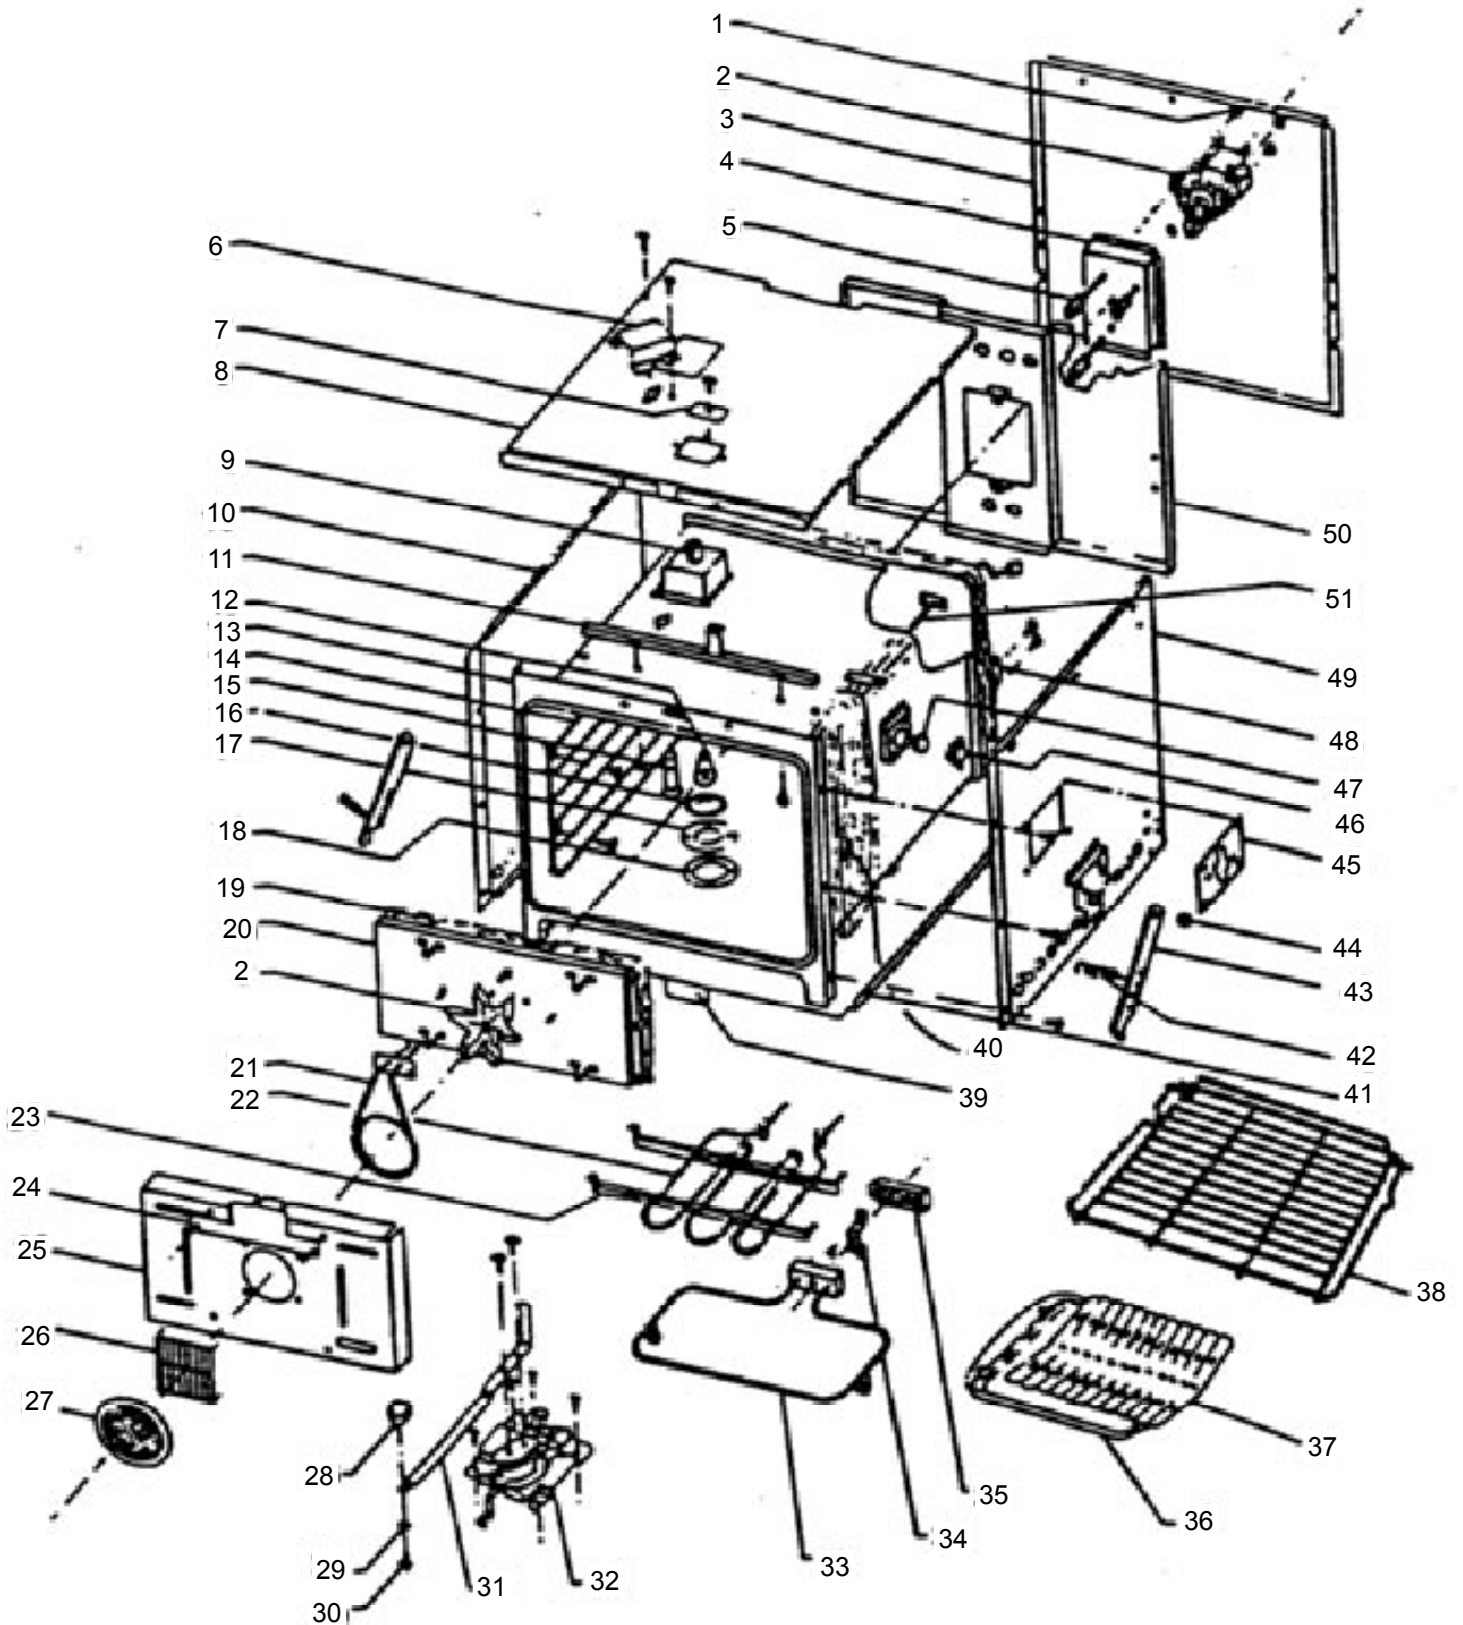

W305 Wall Oven Cell and Case Assembly Drawing

W305 Wall Oven Cell and Case Parts

Item	Part #	Description
1	83308	#6-32 KEPS NUT
2	82647	CONVECTION MOTOR
3	27047	BACK SHIELD
4	26372	CONVECTION MOTOR PLATE
5	83333	8-32 X 7/16 HEX STANDOFF
6	26343	VENT DUCT
7	26345	DOOR LATCH PLATE
8	26374	CASE TOP
9	82092	OVEN LIGHT SOCKET
10	27019	CASE SIDE LEFT
11	27021	TOP BRACE
12	82089	LIGHT BULB, 40 WATT
13	27320BP	OVEN CELL
14	82650BP	RACK SUPPORT
15	82890	SMOKE ELIMINATOR
16	82090	LIGHT LENS
17	83087	LIGHT LENS GASKET
18	26129	LIGHT LENS HOLDER
19	82637	INSULATION
20	27325BP	INSULATION BOX
21	82888	CONVECTION ELEMENT 240V
	82251	CONVECTION ELEMENT 208V
22	82099	BROIL ELEMENT 240V
	82249	BROIL ELEMENT 208V
23	26386	BROIL ELEMENT SUPPORT
24	26373BP	CONVECTION ELEMENT PLATE
25	12323	CONVECTION BAFFLE
26	82659	FINGER GUARD

Item	Part #	Description
27	82891	CONVECTION FILTER
28	82895	BLACK DOOR LATCH KNOB
29	83325	#4 LOCK WASHER
30	83041B	#4-40 X 3/16 SCREW
31	26389B, W	DOOR LATCH LEVER
32	82083	DOOR LATCH
33	86745	BAKE ELEMENT ASSY 240V
	82351	BAKE ELEMENT ASSY 208V
34	83250	NO LONGER USED
35	12238	NO LONGER USED
36	82107BP	BROIL PAN
37	82106BP	BROIL TRAY
38	82652	STANDARD CONVECTION RACK
39		MODEL SERIAL TAG LOCATION
40	12251	INSULATION
41	27334	CASE BOTTOM
42	82104	HINGE SPRING
43	26399	DOOR STOP ARM
44	83102	PAL NUT
45	26416	THERMAL SWITCH COVER
46	82919	BAKE BACK UP
47	26418	THERMAL SENSOR TUBE
48	26017	CASE BACK SUPPORT BRACKET
49	27020	CASE SIDE RIGHT
50	27319	CASE BACK
51	86663	TEMPERATURE SENSOR
52	82651	CONVECTION FAN BLADE (not shown)

Part no longer available? Contact Dacor: (800) 793-0093 ex. 3814